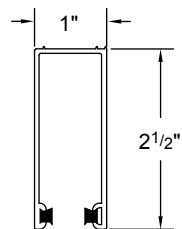

Rollstar™ Roll Shade Blackout System 4" Snap-On Fascia and 5050 Headbox Detail Side View

4" Fascia, Top and Back Cover

Side Channel

5050 Headbox

Side Channel