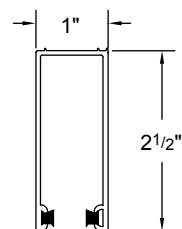

Rollstar™ Roll Shade Blackout System 4" Snap-On Fascia and 5050 Headbox Detail Side View

4" Fascia, Top and Back Cover

Side Channel

5050 Headbox

Side Channel