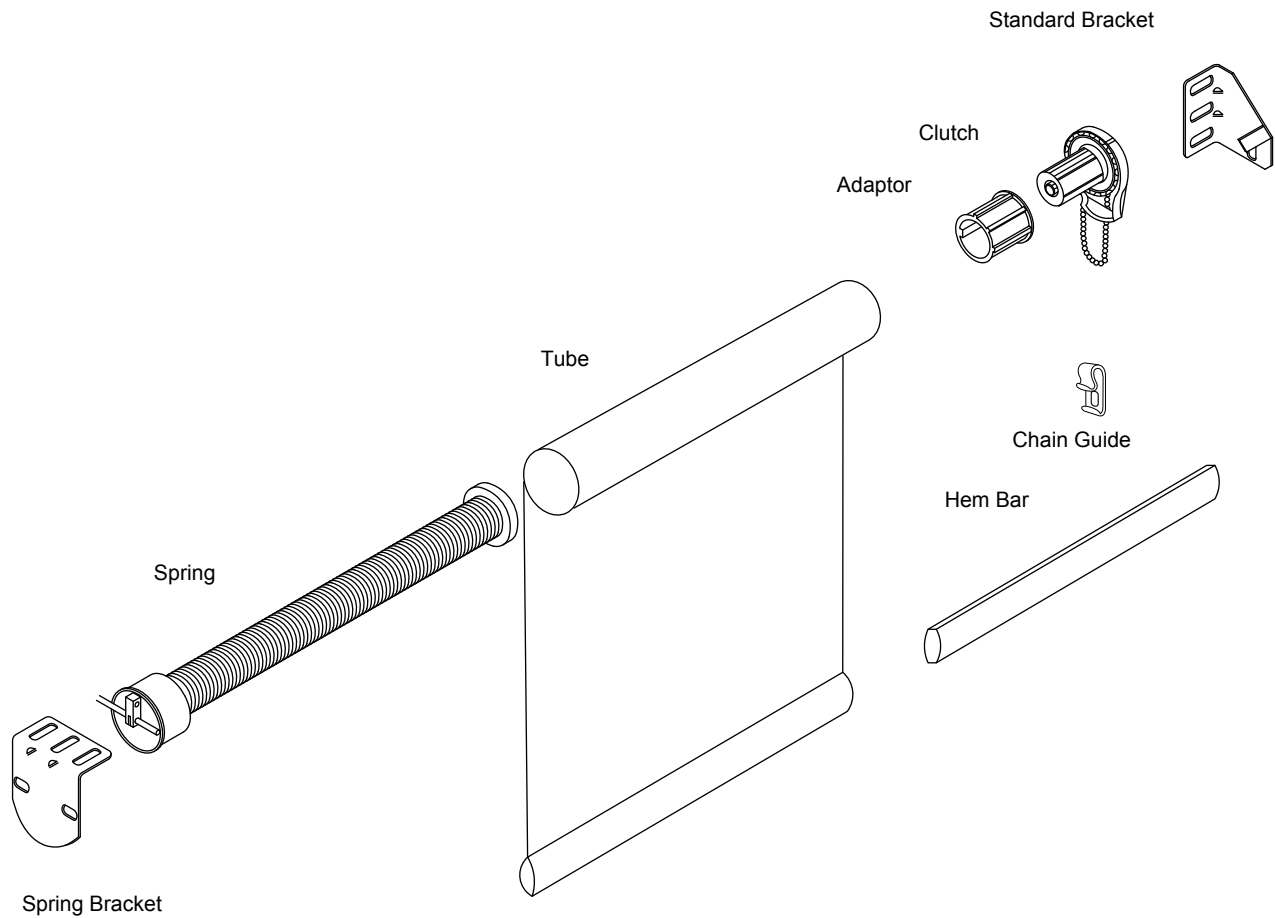

# Rollstar™ Roll Shade C24 Clutch with Lift Assist Spring

C24 Spring Bracket
1 <sup>3</sup> / <sub>8</sub> " HD Spring Assist
2" or 2.75" Extruded Tube
Adaptor
C24 Clutch
Standard C24 Bracket
Chain Guide
Hem Bar